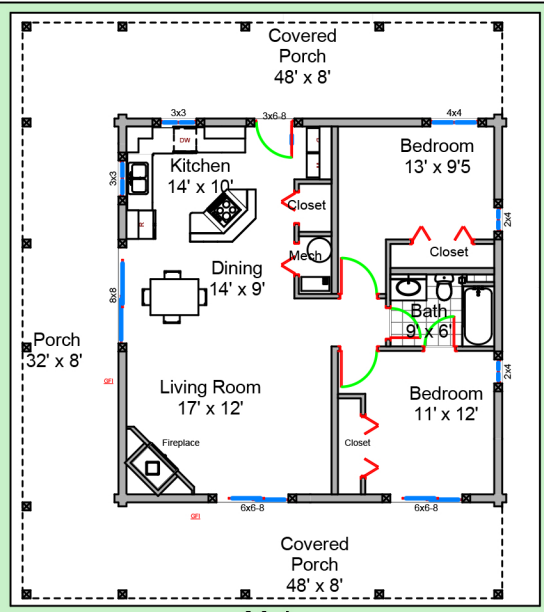

RED GRADE

This simple yet functional, single level, log cabin is perfect for a vacation getaway or as a year round home for a starting family. It has two bedrooms, one bath and 896 square feet of covered porches on three sides. The open floor plan allows for continuous flow from the kitchen, through the dining room and into the living room. This floor plan has a lot of square footage for the money.

Beds 2
Baths 1

Main Level	1,024 sq ft
Porches	896 sq ft
Total Usable	1,920 sq ft