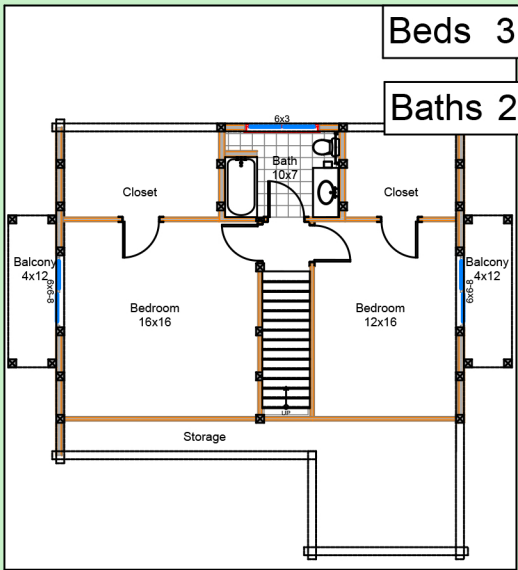

KENAI SPECIAL

A spacious three bedroom, two bathroom log cabin with a dining room that boasts three views and a front and rear porch. Upstairs features two balconies, one off each bedroom. This log package would be perfect for a small family or those who want a seasonal retreat.

Beds 3
Baths 2

Main Level	1,056 sq ft
Upper Level	800 sq ft
Porches	544 sq ft
Total Usable	2,400 sq ft