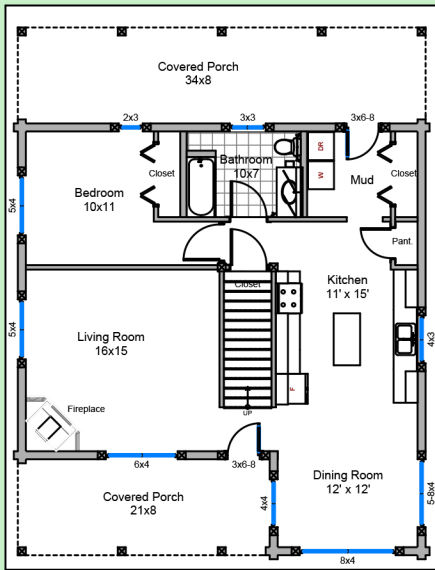

KENAI SPECIAL

A spacious three bedroom, two bathroom log cabin with a dining room that boasts three views and a front and rear porch. Upstairs features two balconies, one off each bedroom. This log package would be perfect for a small family or those who want a seasonal retreat.

Beds 3
Baths 2

Main Level	1,056 sq ft
Upper Level	800 sq ft
Porches	544 sq ft
Total Usable	2,400 sq ft