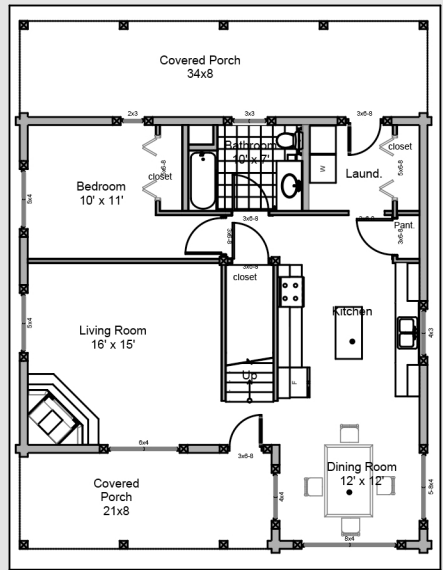

KENAI DELUXE

A spacious three bedroom, two bathroom log cabin with a dining room that boasts three views and a front and rear porch. Upstairs features three balconies, two off of the master bedroom and one off the spare bedroom. This log package would be perfect for a small family or those who want a seasonal retreat.

Beds 3
Baths 2

Main Level	1,056 sq ft
Upper Level	904 sq ft
Porches	588 sq ft
Total Usable	2,548 sq ft