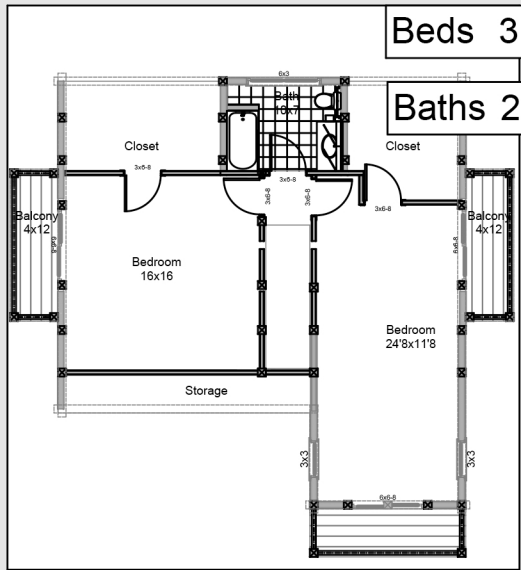

KENAI DELUXE

A spacious three bedroom, two bathroom log cabin with a dining room that boasts three views and a front and rear porch. Upstairs features three balconies, two off of the master bedroom and one off the spare bedroom. This log package would be perfect for a small family or those who want a seasonal retreat.

Beds 3
Baths 2

Main Level	1,056 sq ft
Upper Level	904 sq ft
Porches	588 sq ft
Total Usable	2,548 sq ft