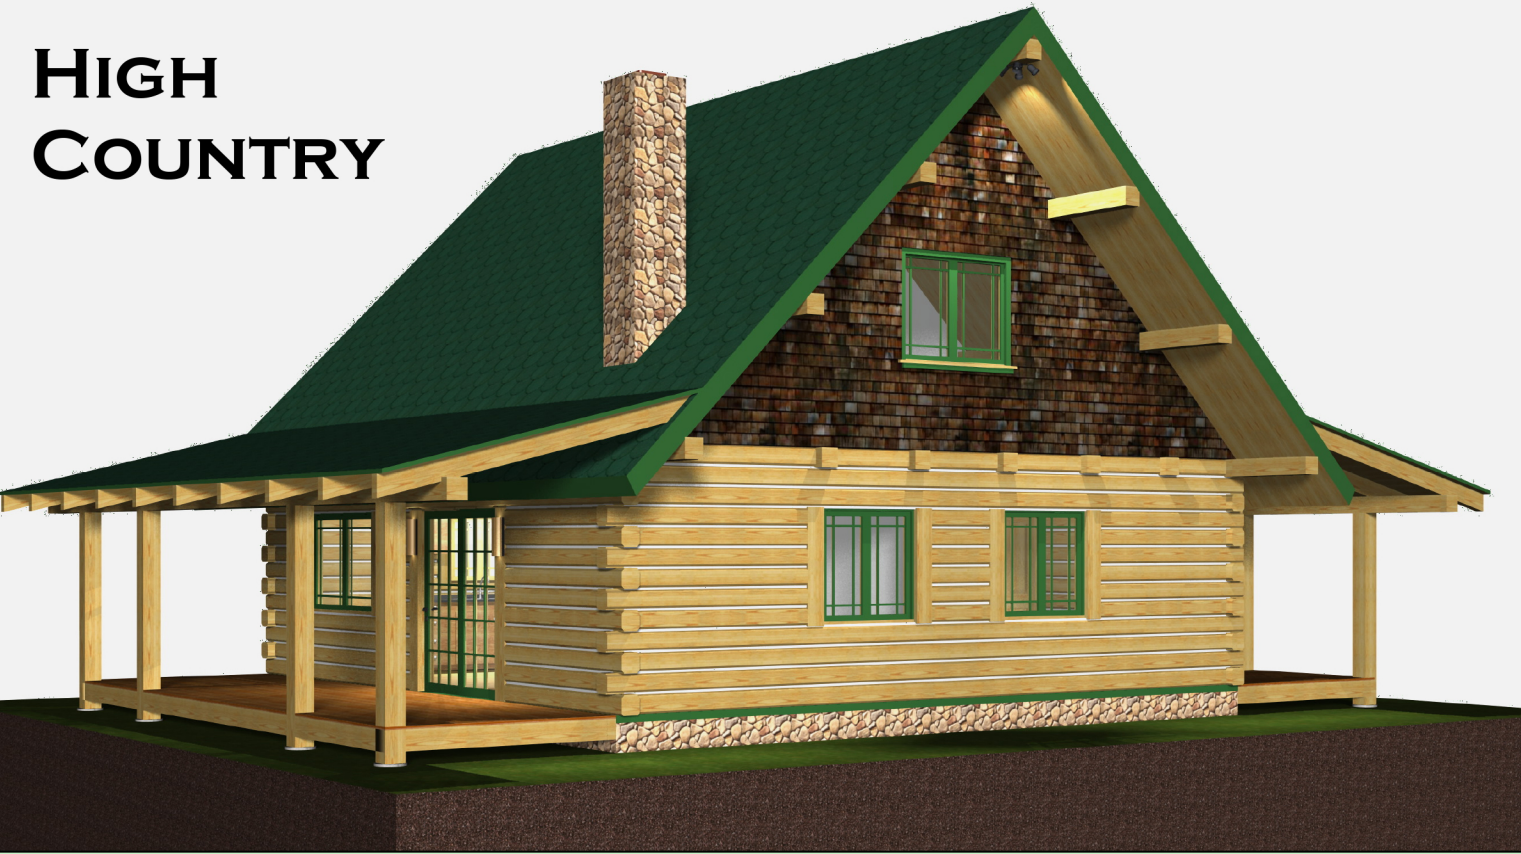

HIGH COUNTRY

This modestly sized log cabin is big on livable space. It has two bedrooms, one bathroom and a large loft upstairs that could be used as either an office or additional family room. Both the master bedroom and loft area have balconies for viewing. The downstairs bedroom, entrance, and living area have direct access to 224 square feet of covered porches. This log package would be perfect for the starting family or those who want a seasonal retreat.

Main

Upper

Beds 2

Baths 1

Main Level	784 sq ft
Upper Level	670 sq ft
Porches	448 sq ft
Total Usable	1,902 sq ft

Log Package