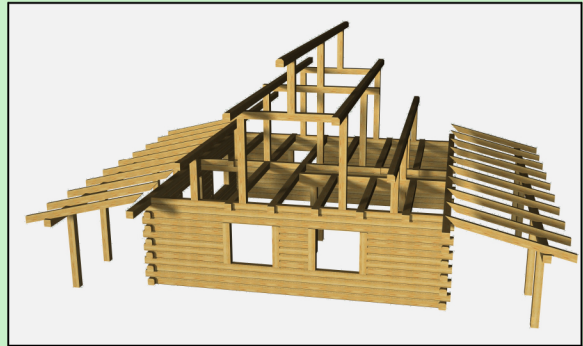

HIGH COUNTRY

This modestly sized log cabin is big on livable space. It has two bedrooms, one bathroom and a large loft upstairs that could be used as either an office or additional family room. Both the master bedroom and loft area have balconies for viewing. The downstairs bedroom, entrance, and living area have direct access to 224 square feet of covered porches. This log package would be perfect for the starting family or those who want a seasonal retreat.

Main

Upper

Beds 2

Baths 1

Main Level	784 sq ft
Upper Level	670 sq ft
Porches	448 sq ft
Total Usable	1,902 sq ft

Log Package