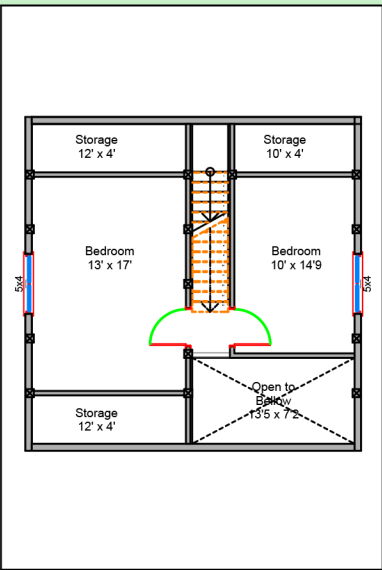

HIGH COUNTRY

This modestly sized log cabin is big on livable space. It has two bedrooms, one bathroom and a large loft upstairs that could be used as either an office or additional family room. Both the master bedroom and loft area have balconies for viewing. The downstairs bedroom, entrance, and living area have direct access to 224 square feet of covered porches. This log package would be perfect for the starting family or those who want a seasonal retreat.

Main

Upper

Beds 2

Baths 1

Main Level	784 sq ft
Upper Level	670 sq ft
Porches	448 sq ft
Total Usable	1,902 sq ft

Log Package