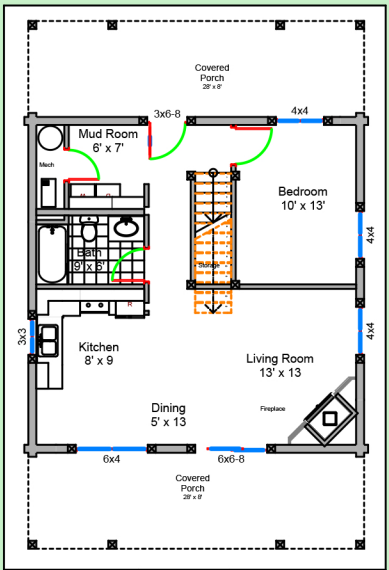

HIGH COUNTRY

This modestly sized log cabin is big on livable space. It has two bedrooms, one bathroom and a large loft upstairs that could be used as either an office or additional family room. Both the master bedroom and loft area have balconies for viewing. The downstairs bedroom, entrance, and living area have direct access to 224 square feet of covered porches. This log package would be perfect for the starting family or those who want a seasonal retreat.

Main

Upper

Beds 2

Baths 1

Main Level	784 sq ft
Upper Level	670 sq ft
Porches	448 sq ft
Total Usable	1,902 sq ft

Log Package