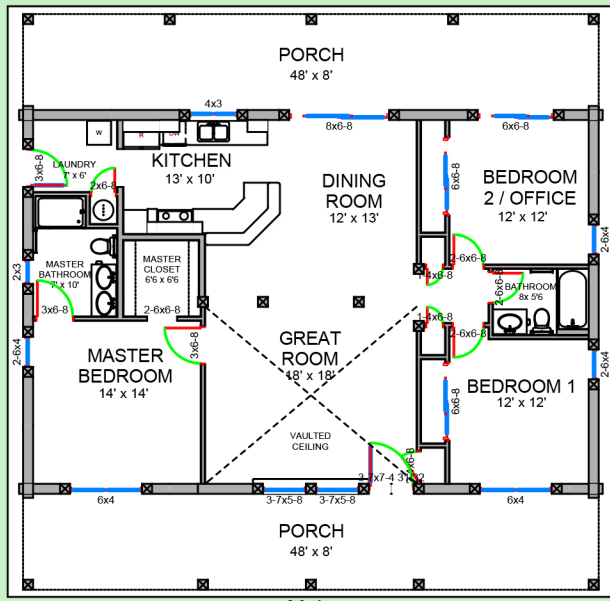

LODGE GRASS

A spacious three bedroom, two bathroom log home. The Lodge Grass is set up to be extremely cost effective for a log home with a great room. This ranch style house has three sided curb appeal and would fit in a mountainside or residential area. This log package would be perfect for anyone and meets the unique needs of the first time home buyer.

Main Level	1,536 sq ft
Porches	768 sq ft
Total Usable	2,304 sq ft

- Beds 3
- Baths 2