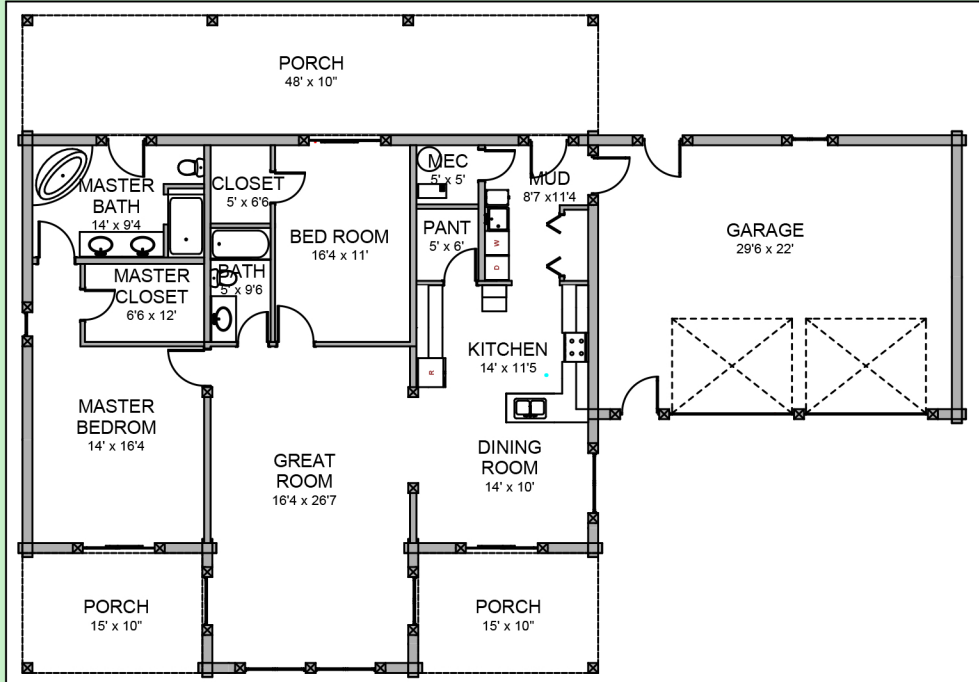

THE RANCHER

This spacious two bedroom two bathroom ranch style log cabin would be perfect for the starting family and to those who want seasonal retreat. The main floor has a dining room with two viewing areas. The great room has a vaulted ceiling. A two stall garage large enough to accommodate a shop is incorporated into the design. To add to the perfection, there is a front and rear covered porch.

Main Level	1,852 sq ft
Porches	780 sq ft
Garage	718 sq ft
Total Usable	3,340 sq ft

Beds 2

Baths 2

Log Package

1. Main