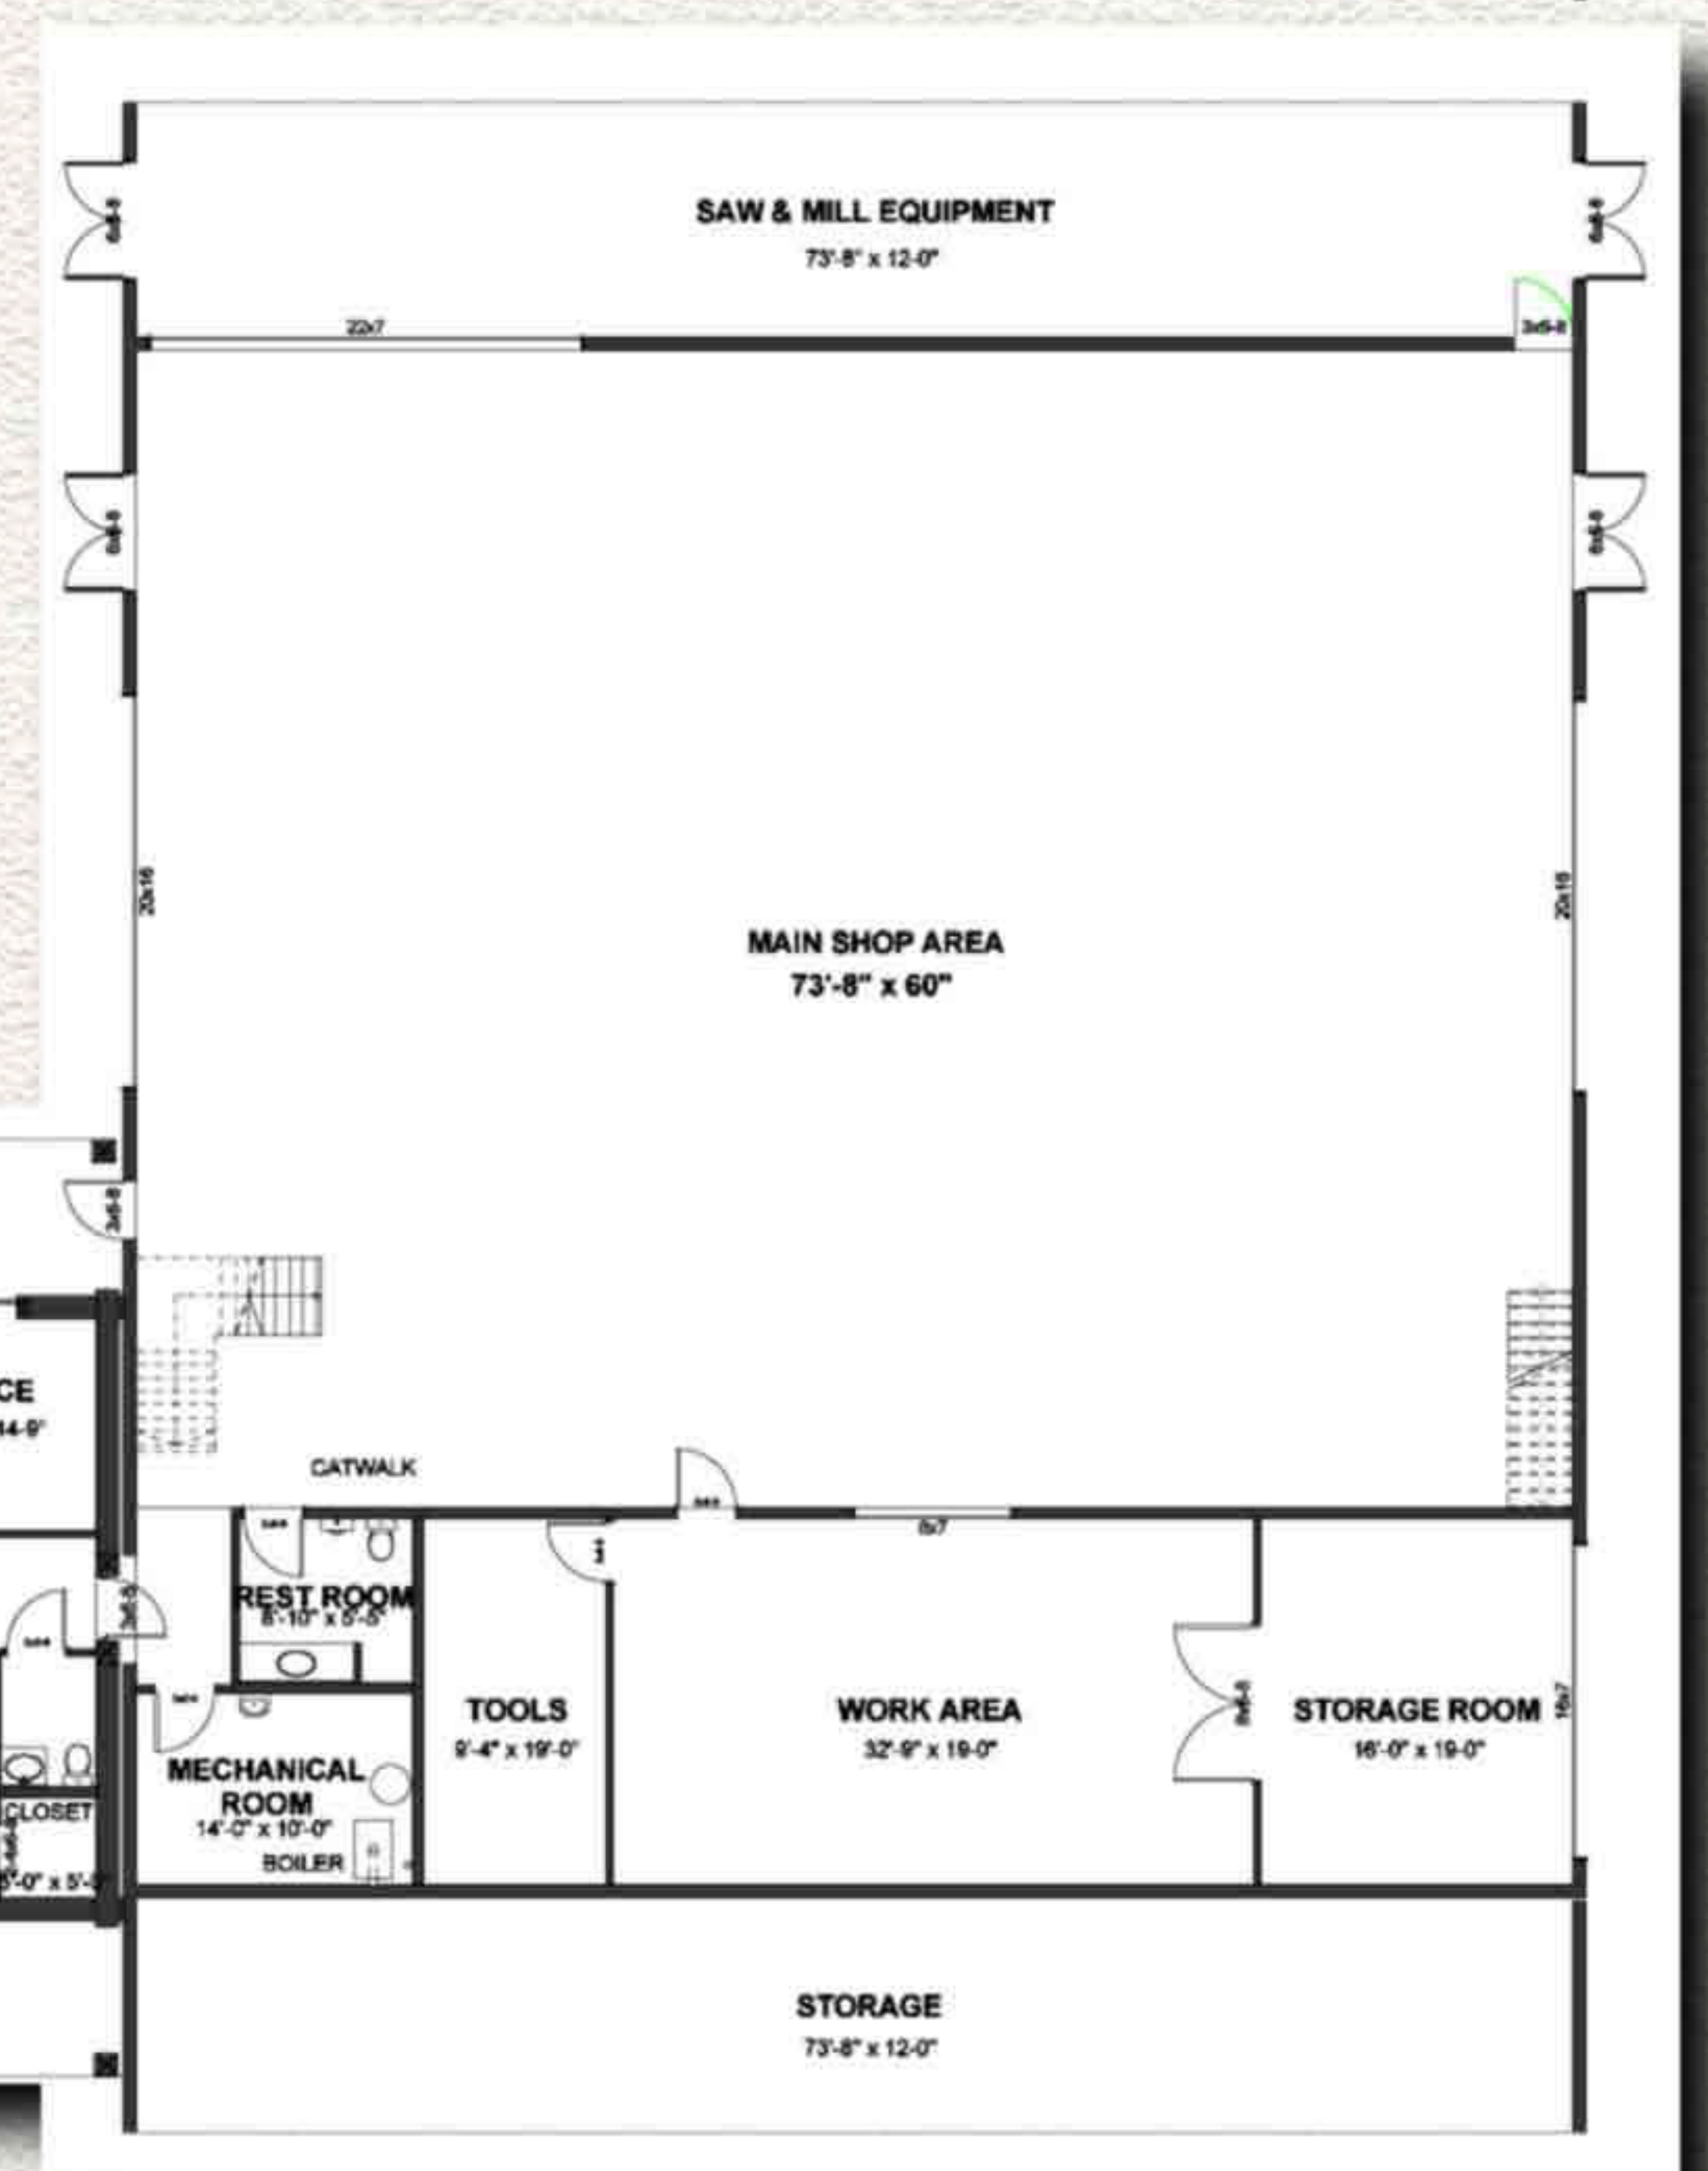

Square Footage		
Main	1,024	sqft
Upper	1,024	sqft
Porches and Deck	1,032	sqft
Shop Main	7,770	sqft
Shop Upper	1,586	sqft
Total	12,436	sqft

Upper Level

This expansive five office, three half baths and one full bath, two-level log office complex is a dream come true. Meet with your clients in one of the three conference areas. The lower shop area contains a tool room, work area, main shop area, and a storage room. There is plenty of exterior storage under the eaves outside. The second level of the shop contains an apartment with a full kitchen, large living room and a bedroom with a walk in closet. This is perfect for either the business wishing to start or expand!