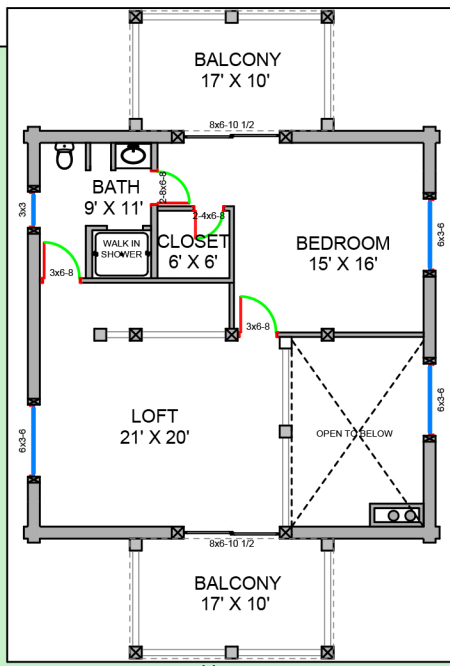

# LAKE COTTAGE

This spacious log cabin is for the smaller family that likes to spread out. The large open floor plan allows for easy visuals from the kitchen, through the dining room and into the living area. There are two bedrooms, 2 ½ baths and 1,200 square feet of wraparound covered porches that almost doubles your living area during the warmer months. Both the loft and upstairs bedroom have 340 square feet of balconies for viewing.

Main Level	1,156 sq ft
Upper Level	954 sq ft
Porches	2,100 sq ft
<b>Total Usable</b>	<b>4,210 sq ft</b>

- Beds 2**
- Baths 2.5**