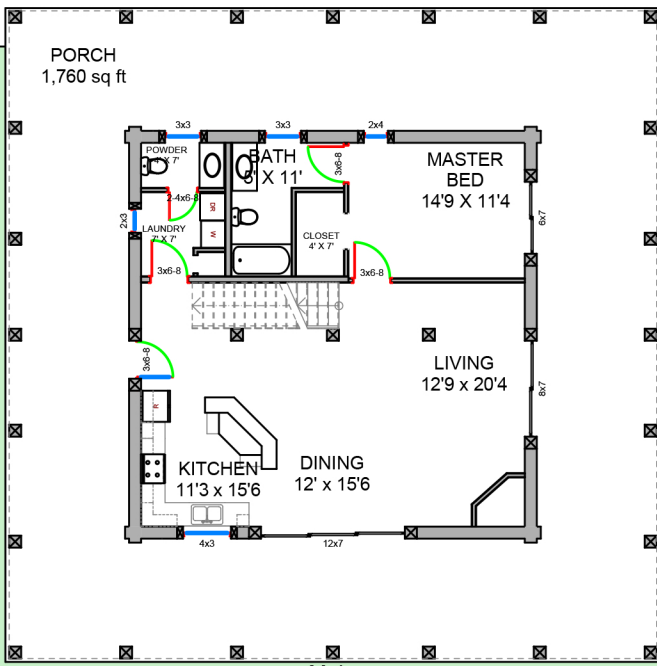

# LAKE COTTAGE

This spacious log cabin is for the smaller family that likes to spread out. The large open floor plan allows for easy visuals from the kitchen, through the dining room and into the living area. There are two bedrooms, 2 ½ baths and 1,200 square feet of wraparound covered porches that almost doubles your living area during the warmer months. Both the loft and upstairs bedroom have 340 square feet of balconies for viewing.

Main Level	1,156 sq ft
Upper Level	954 sq ft
Porches	2,100 sq ft
<b>Total Usable</b>	<b>4,210 sq ft</b>

- Beds 2**
- Baths 2.5**