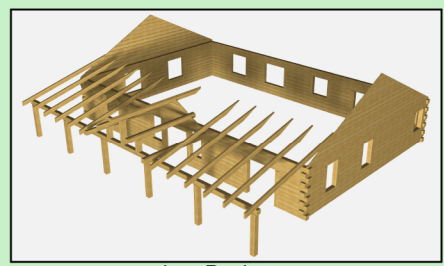

CLEAR CREEK

Spacious bedrooms, large common area, and separated master bedroom and bath, make the Clear Creek both affordable and unique. A perfect family home, this design allows for everyone to have their own space and enjoy the togetherness of a large common area. With 720 square feet of covered porch, there is definitely room to roam!

| | |
|---------------------|--------------------|
| Main Level | 2,400 sq ft |
| Porches | 720 sq ft |
| Total Usable | 3,120 sq ft |

Beds 3

Baths 2

Log Package