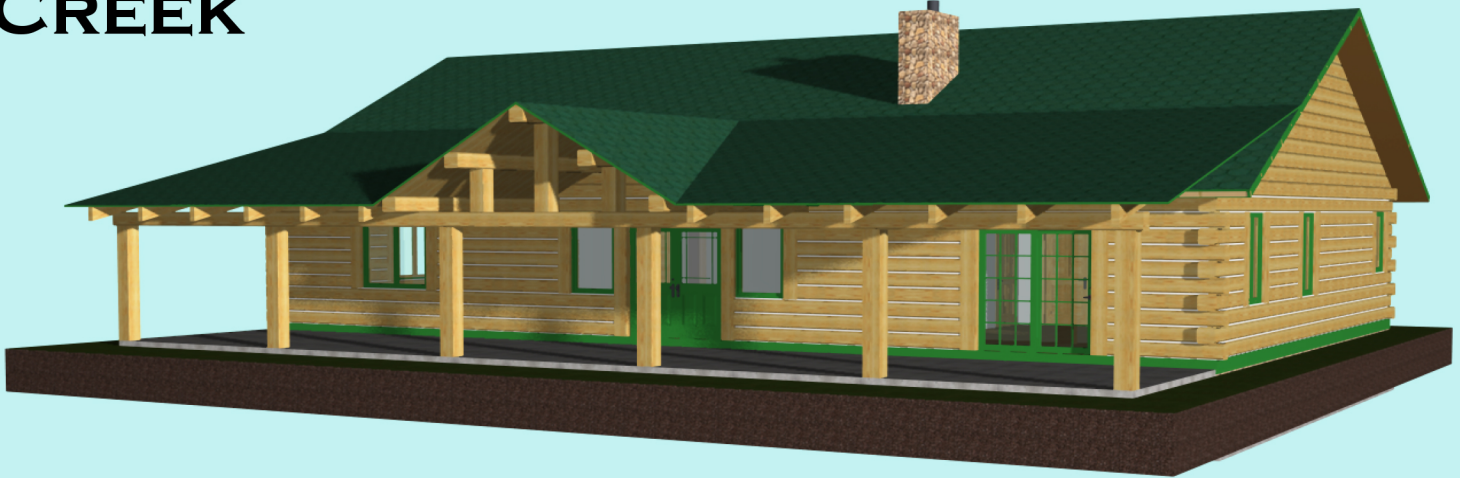

CLEAR CREEK

Spacious bedrooms, large common area, and separated master bedroom and bath, make the Clear Creek both affordable and unique. A perfect family home, this design allows for everyone to have their own space and enjoy the togetherness of a large common area. With 720 square feet of covered porch, there is definitely room to roam!

| | |
|---------------------|--------------------|
| Main Level | 2,400 sq ft |
| Porches | 720 sq ft |
| Total Usable | 3,120 sq ft |

Beds 3

Baths 2

Log Package