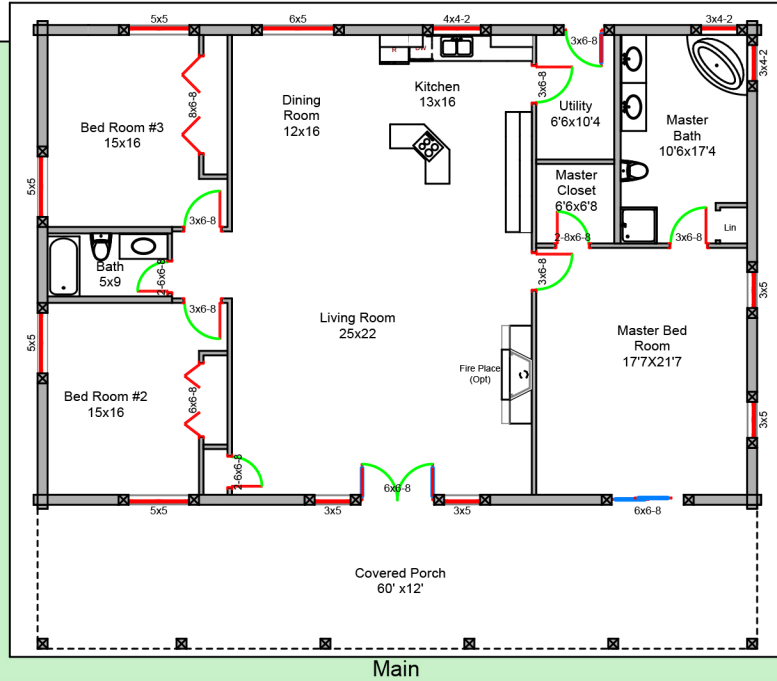

CLEAR CREEK

Spacious bedrooms, large common area, and separated master bedroom and bath, make the Clear Creek both affordable and unique. A perfect family home, this design allows for everyone to have their own space and enjoy the togetherness of a large common area. With 720 square feet of covered porch, there is definitely room to roam!

| | |
|---------------------|--------------------|
| Main Level | 2,400 sq ft |
| Porches | 720 sq ft |
| Total Usable | 3,120 sq ft |

Beds 3

Baths 2

Log Package